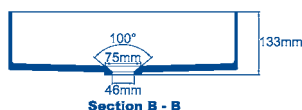

lavanto[®] bowl:

Trough-like Bowls made of Solid Surface Material.

Fresco 450-280.

Fresco 520-330.

TOP VIEW

TOP VIEW

Section B - B

Section B - B

Section A - A

Section A - A

HI-MACS[®] 450-280-H

HI-MACS[®] 520-330-H

This bowl is available only in a limited colour range!

This bowl is available only in a limited colour range!

Trough-like bowls made of solid surface material. The modern bowls are perfectly suited for hotel or private bathrooms. Due to the gap-free fabrication and slightly rounded inside corners, the wash troughs can also be cleaned quickly and easily. You can choose from a vast range of colours. You can find compatible accessories, such as pop-up waste sets on page 58. The range of HI-MACS[®] colours is described on pages 70-73.