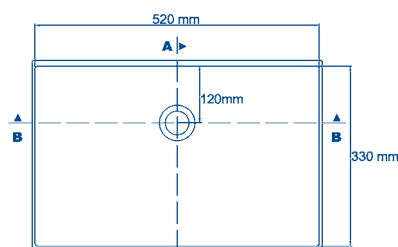

lavanto[®] bowl:

Trough-like Bowls made of Solid Surface Material.

Fresco 450-280.

Fresco 520-330.

TOP VIEW

TOP VIEW

Section B - B

Section B - B