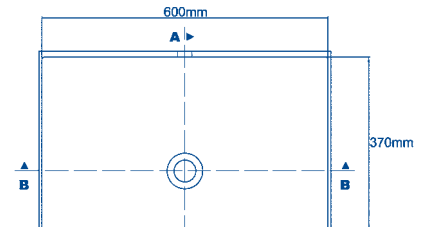

Fresco 600-265.

TOP VIEW

Section B - B

Section A - A

Fresco 600-320.

TOP VIEW

Section B - B

Section A - A

Fresco 600-370.

TOP VIEW

Section B - B

Section A - A

HI-MACS® 600-265-H

This bowl is available only in a limited colour range!

HI-MACS® 600-320-H

This bowl is available only in a limited colour range!