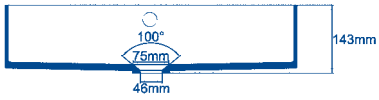

Section B - B