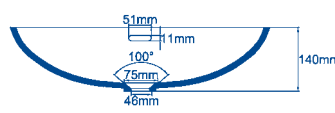

# Trapezoid Bowls made of Solid Surface Material.

Vivo.

Vero.

Delta.

TOP VIEW

Section B - B

Section A - A

TOP VIEW