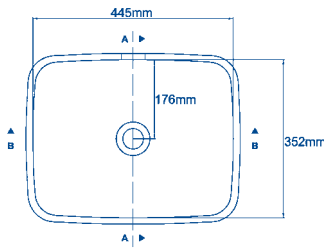

lavanto® bowl:

Trapezoid Bowls made of Solid Surface Material.

Vivo.

Vero.

Delta.

TOP VIEW