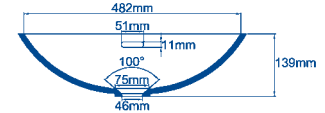

TOP VIEW

Section B - B

HI-MACS® 445-H

HI-MACS® 553-H

HI-MACS® 482-H

This bowl is available only in a limited colour range!

This bowl is available only in a limited colour range!

This bowl is available only in a limited colour range!

Front skirt