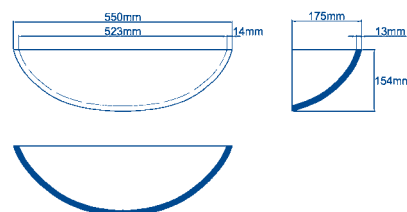

Section B - B

Section A - A

TOP VIEW

Section B - B

Section A - A

HI-MACS<sup>®</sup> 445-H

HI-MACS<sup>®</sup> 553-H

HI-MACS<sup>®</sup> 482-H

This bowl is available only in a limited colour range!

This bowl is available only in a limited colour range!

This bowl is available only in a limited colour range!

Front skirt

The trapezoid, curved Vivo, Vero and Delta washbowls are undermount bowls made of solid surface material. Their modern shapes make them fit perfectly into every washstand. Due to gap-free fabrication and slightly rounded inside corners, the sinks can be cleaned quickly and easily. Thanks to the order-related manufacture the colour can be individually chosen.