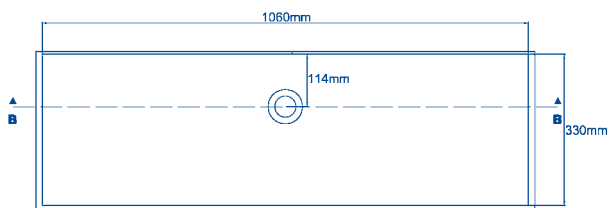

Arco 1060-330.

Arco 1060-370.

TOP VIEW