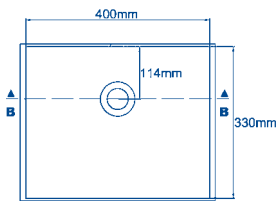

# Curved Bowls made of Solid Surface Material.

Arco 400-330.

Arco 500-330.

Arco 500-370.

TOP VIEW

Section B - B

TOP VIEW

Section B - B