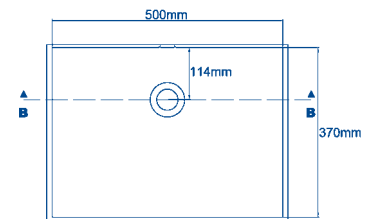

# Curved Bowls made of Solid Surface Material.

Arco 400-330.

Arco 500-330.

Arco 500-370.

TOP VIEW

Section B - B

TOP VIEW

Section B - B