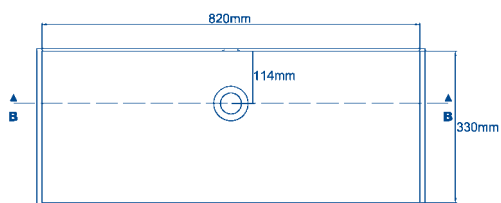

lavanto®bowl:

Curved Bowls made of Solid Surface Material.

Arco 820-330.

TOP VIEW