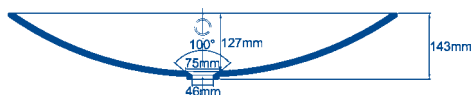

# Curved Bowls made of Solid Surface Material.

Arco 820-330.

TOP VIEW

Section B - B

Arco 820-370.

TOP VIEW

Section B - B

HI-MACS<sup>®</sup> 820-330-H