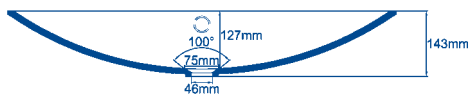

Section B - B

Arco 820-370.