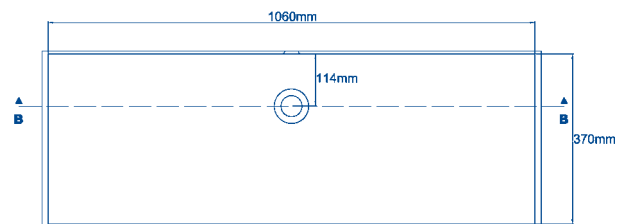

Arco 1060-330.

Arco 1060-370.

TOP VIEW

HI-MACS® 1060-330-H

HI-MACS® 1060-370-H