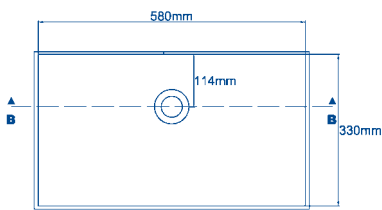

Arco 580-330.

Arco 580-370.

Luna.

TOP VIEW