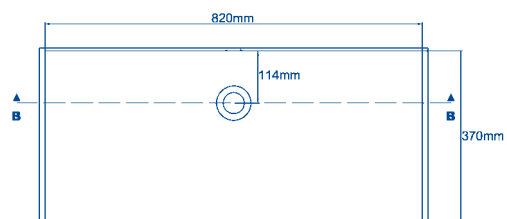

# Curved Bowls made of Solid Surface Material.

Arco 820-330.

TOP VIEW

Section B - B

Arco 820-370.

TOP VIEW

Section B - B

HI-MACS<sup>®</sup> 820-330-H