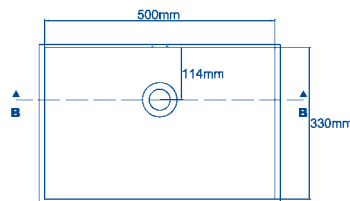

# Curved Bowls made of Solid Surface Material.

Arco 400-330.

Arco 500-330.

Arco 500-370.

TOP VIEW

Section B - B

TOP VIEW

Section B - B