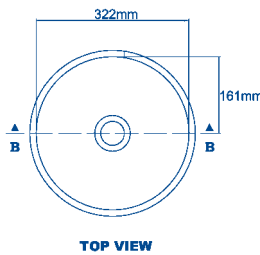

lavanto®bowl:

Round Bowls made of Solid Surface Material.

Piccolo.

Nino.

Fonte.

HI-MACS® 248-H

HI-MACS® 322-H

HI-MACS® 337-H

This bowl is available only in a limited colour range!

This bowl is available only in a limited colour range!

This bowl is available only in a limited colour range!

The round bowls of the **lavanto®bowl** series are made from high-quality solid surface material. They are suitable for any application and any modern washstand. The bowls can be used in hospital, hotel and private bathrooms and are, apart from few exceptions, available in most colours. As each bowl is produced on commission, detailed individual adaptations can be incorporated upon request.

A perfectly fitted and 3D formed bowl screen from solid surface material is available to cover the visible part of the Rotondo bowl.