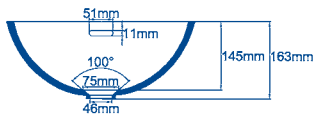

A perfectly fitted and 3D formed bowl screen from solid surface material is available to cover the visible part of the Rotondo bowl.

Rotondo.

Terra.

TOP VIEW

Section B - B

TOP VIEW

Section B - B

HI-MACS® 370-H