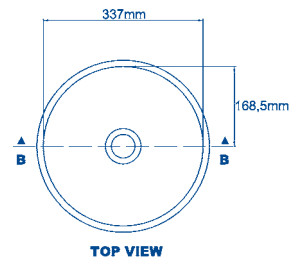

lavanto®bowl:

Round Bowls made of Solid Surface Material.

Piccolo.

Nino.

Fonte.

HI-MACS® 248-H

HI-MACS® 322-H

HI-MACS® 337-H

This bowl is available only in a limited colour range!

This bowl is available only in a limited colour range!

This bowl is available only in a limited colour range!

The round bowls of the **lavanto®bowl** series are made from high-quality solid surface material. They are suitable for any application and any modern washstand. The bowls can be used in hospital, hotel and private bathrooms and are, apart from few exceptions, available in most colours. As each bowl is produced on commission, detailed individual adaptations can be incorporated upon request.

A perfectly fitted and 3D formed bowl screen from solid surface material is available to cover the visible part of the Rotondo bowl.