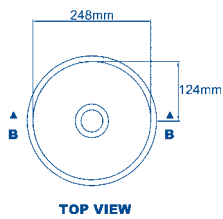

lavanto®bowl:

Round Bowls made of Solid Surface Material.

Piccolo.

Nino.

Fonte.

HI-MACS® 248-H

HI-MACS® 322-H

HI-MACS® 337-H

This bowl is available only in a limited colour range!

This bowl is available only in a limited colour range!

This bowl is available only in a limited colour range!

The round bowls of the **lavanto®bowl** series are made from high-quality solid surface material. They are suitable for any application and any modern washstand. The bowls can be used in hospital, hotel and private bathrooms and are, apart from few exceptions, available in most colours. As each bowl is produced on commission, detailed individual adaptations can be incorporated upon request.

A perfectly fitted and 3D formed bowl screen from solid surface material is available to cover the visible part of the Rotondo bowl.