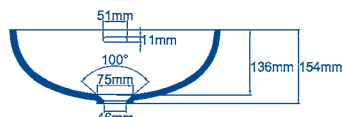

A perfectly fitted and 3D formed bowl screen from solid surface material is available to cover the visible part of the Rotondo bowl.

Rotondo.

Terra.

TOP VIEW

Section B - B

TOP VIEW

Section B - B

HI-MACS® 370-H