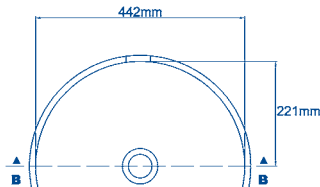

A perfectly fitted and 3D formed bowl screen from solid surface material is available to cover the visible part of the Rotondo bowl.

Rotondo.

Terra.

TOP VIEW

Section B - B

TOP VIEW

Section B - B

HI-MACS® 370-H