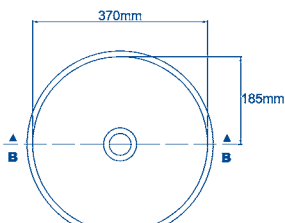

A perfectly fitted and 3D formed bowl screen from solid surface material is available to cover the visible part of the Rotondo bowl.

Rotondo.

Terra.

TOP VIEW

Section B - B

TOP VIEW

Section B - B

HI-MACS® 370-H