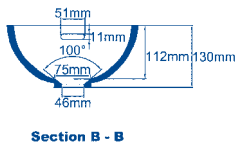

lavanto®bowl:

Round Bowls made of Solid Surface Material.

Piccolo.

Nino.

Fonte.

HI-MACS® 248-H

HI-MACS® 322-H

HI-MACS® 337-H

This bowl is available only in a limited colour range!

This bowl is available only in a limited colour range!

This bowl is available only in a limited colour range!

The round bowls of the **lavanto®bowl** series are made from high-quality solid surface material. They are suitable for any application and any modern washstand. The bowls can be used in hospital, hotel and private bathrooms and are, apart from few exceptions, available in most colours. As each bowl is produced on commission, detailed individual adaptations can be incorporated upon request.

A perfectly fitted and 3D formed bowl screen from solid surface material is available to cover the visible part of the Rotondo bowl.