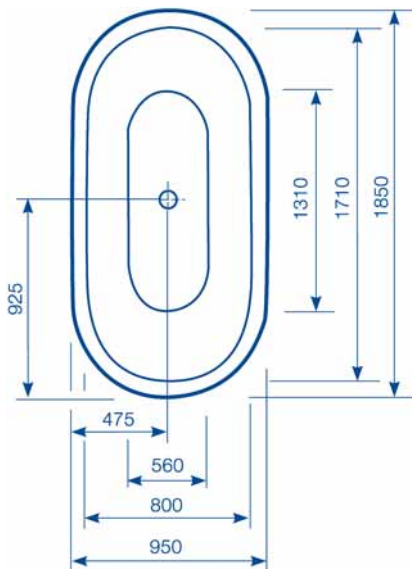

## Bathtubs made of Solid Surface Material.

Duoformis 1800-900.

SOLID SURFACE MATERIAL 1800-900D

Duoformis 1800-800.

SOLID SURFACE MATERIAL 1800-800D

## Crispa 950.

SOLID SURFACE MATERIAL 950C