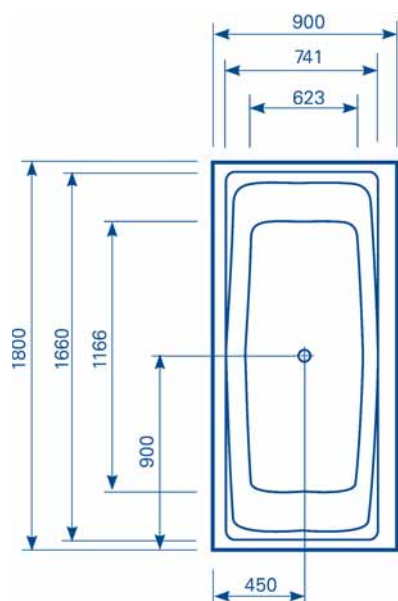

## Bathtubs made of Solid Surface Material.

Duoformis 1800-900.

SOLID SURFACE MATERIAL 1800-900D

Duoformis 1800-800.

SOLID SURFACE MATERIAL 1800-800D