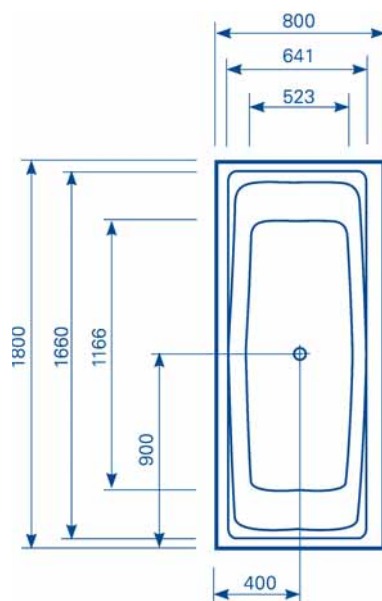

## Bathtubs made of Solid Surface Material.

Duoformis 1800-900.

SOLID SURFACE MATERIAL 1800-900D

Duoformis 1800-800.

SOLID SURFACE MATERIAL 1800-800D