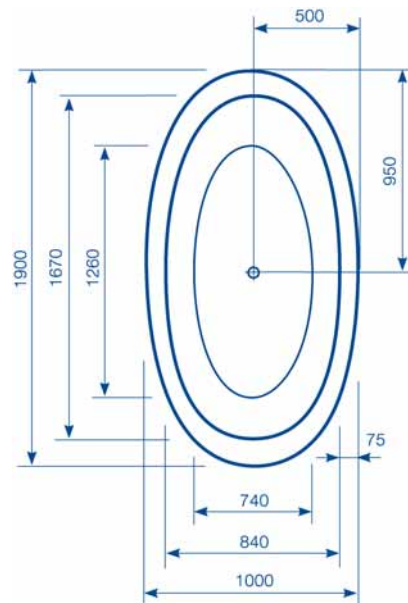

Fusaca 1000.

SOLID SURFACE MATERIAL 1000F

R+P
ROSSKOPF UND PARTNER